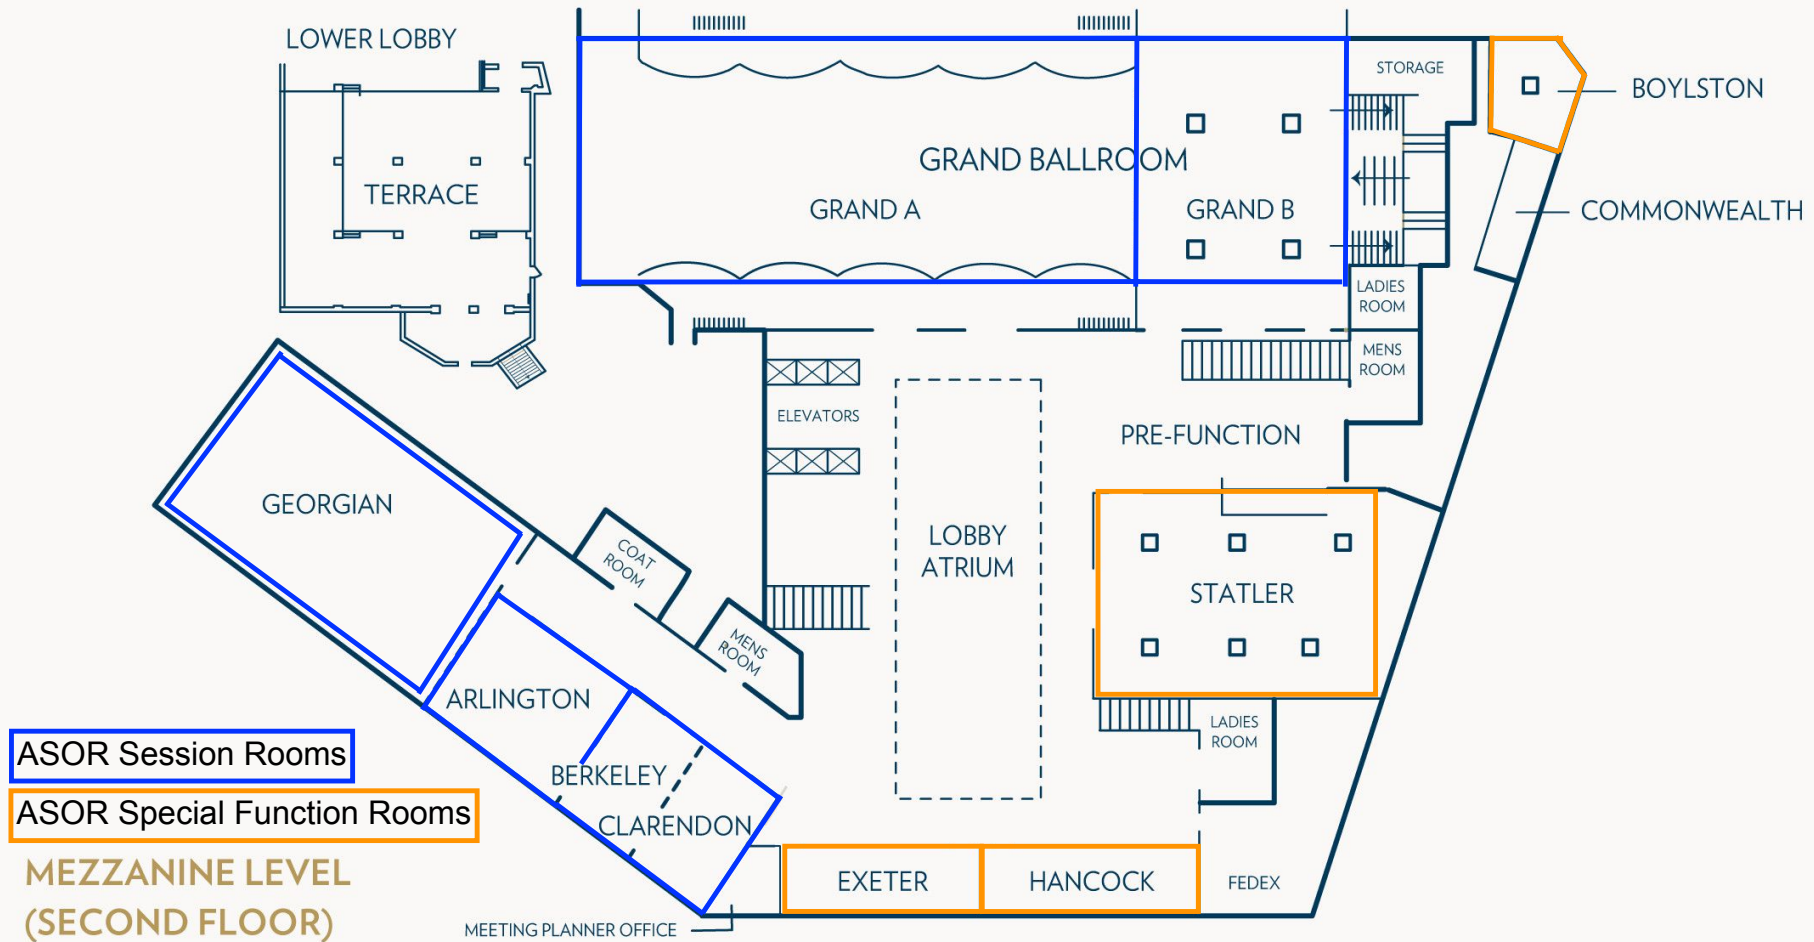

BOSTON PARK PLAZA

EST · 1927

ASOR Session Rooms

ASOR Special Function Rooms

BOSTON PARK PLAZA

EST. 1927

CONFERENCE LEVEL
(FOURTH FLOOR)

ASOR Session Rooms

ASOR Special Function Rooms

ASOR Academic Session Rooms

4TH FLOOR

ASOR Annual Meeting
November 20-23, 2024

The Hilton Boston Park Plaza

MEZZANINE
2ND FLOOR

ASOR Registration and Exhibit Hall
2nd Floor, Mezzanine

Special Function Rooms

- 1. Early Career Scholars Hub = Beacon Hill Room
- 2. Family Room = Newbury Room
- 3. Gender-Neutral Bathroom

LOBBY LEVEL
1ST FLOOR

TO
Lynx
LOWER LOBBY