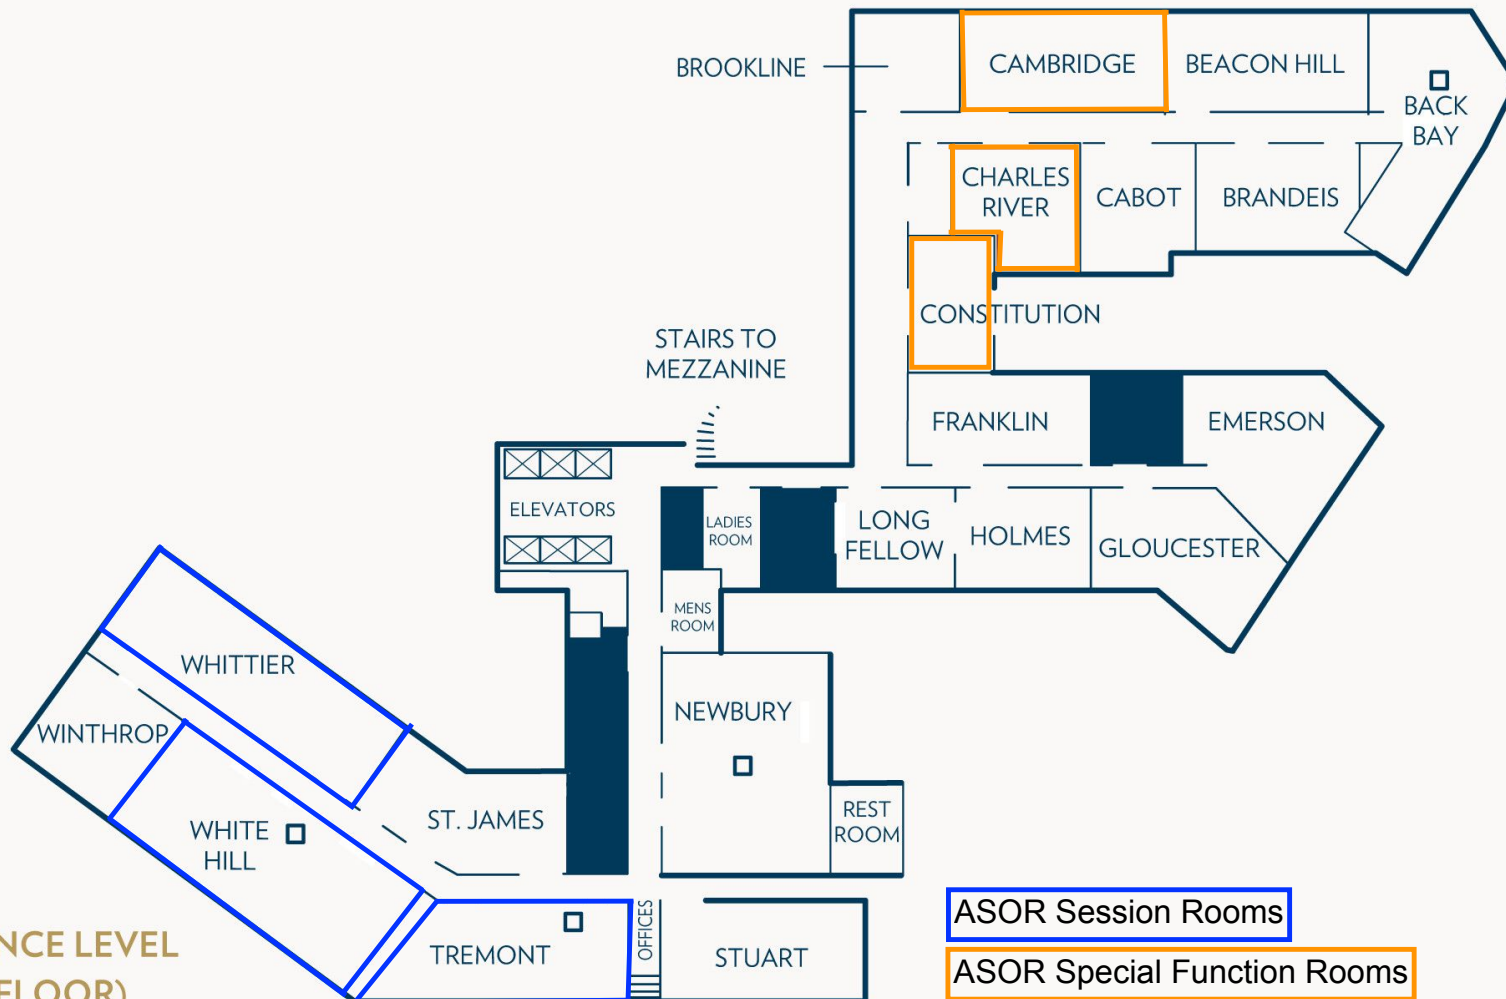

BOSTON PARK PLAZA

EST · 1927

ASOR Session Rooms

ASOR Special Function Rooms

BOSTON PARK PLAZA

EST. 1927

CONFERENCE LEVEL
(FOURTH FLOOR)

ASOR Session Rooms

ASOR Special Function Rooms

ASOR Academic Session Rooms

4TH FLOOR

ASOR Annual Meeting
November 20-23, 2024

The Hilton Boston Park Plaza

MEZZANINE
2ND FLOOR

ASOR Registration and Exhibit Hall
2nd Floor, Mezzanine

Special Function Rooms

- 1. Early Career Scholars Hub = Beacon Hill Room
- 2. Family Room = Newbury Room
- 3. Gender-Neutral Bathroom

LOBBY LEVEL
1ST FLOOR

TO
Lynx
LOWER LOBBY