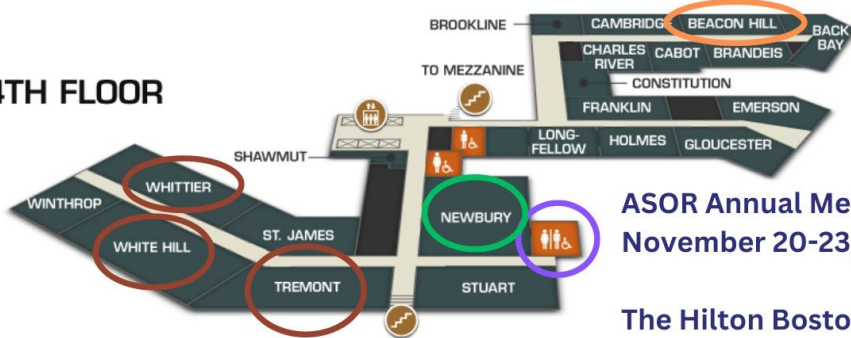

BOSTON PARK PLAZA

EST · 1927

ASOR Session Rooms

ASOR Special Function Rooms

BOSTON PARK PLAZA

EST. 1927

CONFERENCE LEVEL
(FOURTH FLOOR)

ASOR Session Rooms

ASOR Special Function Rooms

ASOR Academic Session Rooms

4TH FLOOR

ASOR Annual Meeting
November 20-23, 2024

The Hilton Boston Park Plaza

MEZZANINE
2ND FLOOR

ASOR Registration and Exhibit Hall
2nd Floor, Mezzanine

Special Function Rooms

- 1. Early Career Scholars Hub = Beacon Hill Room
- 2. Family Room = Newbury Room
- 3. Gender-Neutral Bathroom

LOBBY LEVEL
1ST FLOOR

TO
Lynx
LOWER LOBBY