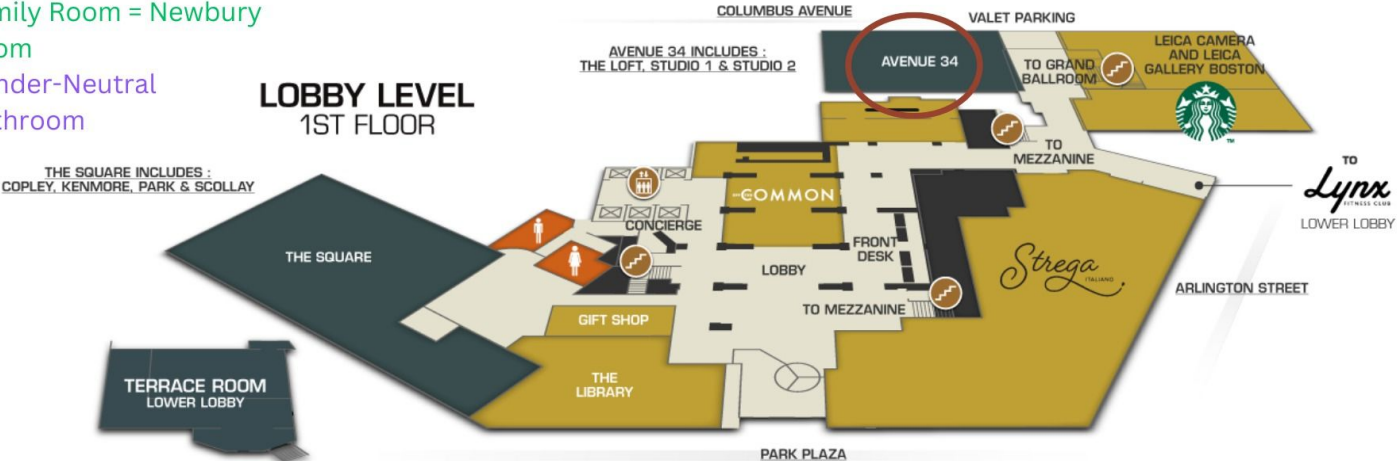

BOSTON PARK PLAZA

EST · 1927

ASOR Session Rooms

ASOR Special Function Rooms

BOSTON PARK PLAZA

EST. 1927

CONFERENCE LEVEL
(FOURTH FLOOR)

ASOR Session Rooms

ASOR Special Function Rooms

ASOR Academic Session Rooms

4TH FLOOR

ASOR Annual Meeting
November 20-23, 2024

The Hilton Boston Park Plaza

MEZZANINE
2ND FLOOR

ASOR Registration and Exhibit Hall
2nd Floor, Mezzanine

Special Function Rooms

- 1. Early Career Scholars Hub = Beacon Hill Room
- 2. Family Room = Newbury Room
- 3. Gender-Neutral Bathroom

LOBBY LEVEL
1ST FLOOR

TO
Lynx
LOWER LOBBY