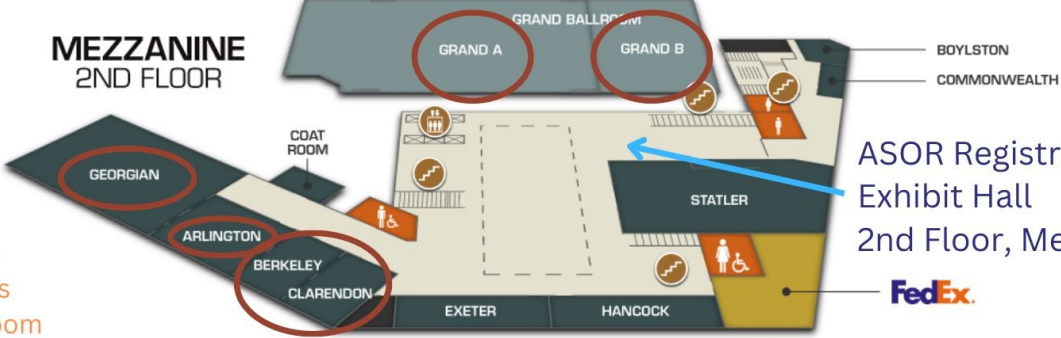

ASOR Special Function Rooms

ASOR Academic Session Rooms

4TH FLOOR

ASOR Annual Meeting
November 20-23, 2024

The Hilton Boston Park Plaza

MEZZANINE
2ND FLOOR

ASOR Registration and Exhibit Hall
2nd Floor, Mezzanine

Special Function Rooms

- 1. Early Career Scholars Hub = Beacon Hill Room
- 2. Family Room = Newbury Room
- 3. Gender-Neutral Bathroom

LOBBY LEVEL
1ST FLOOR

TO
Lynx
LOWER LOBBY