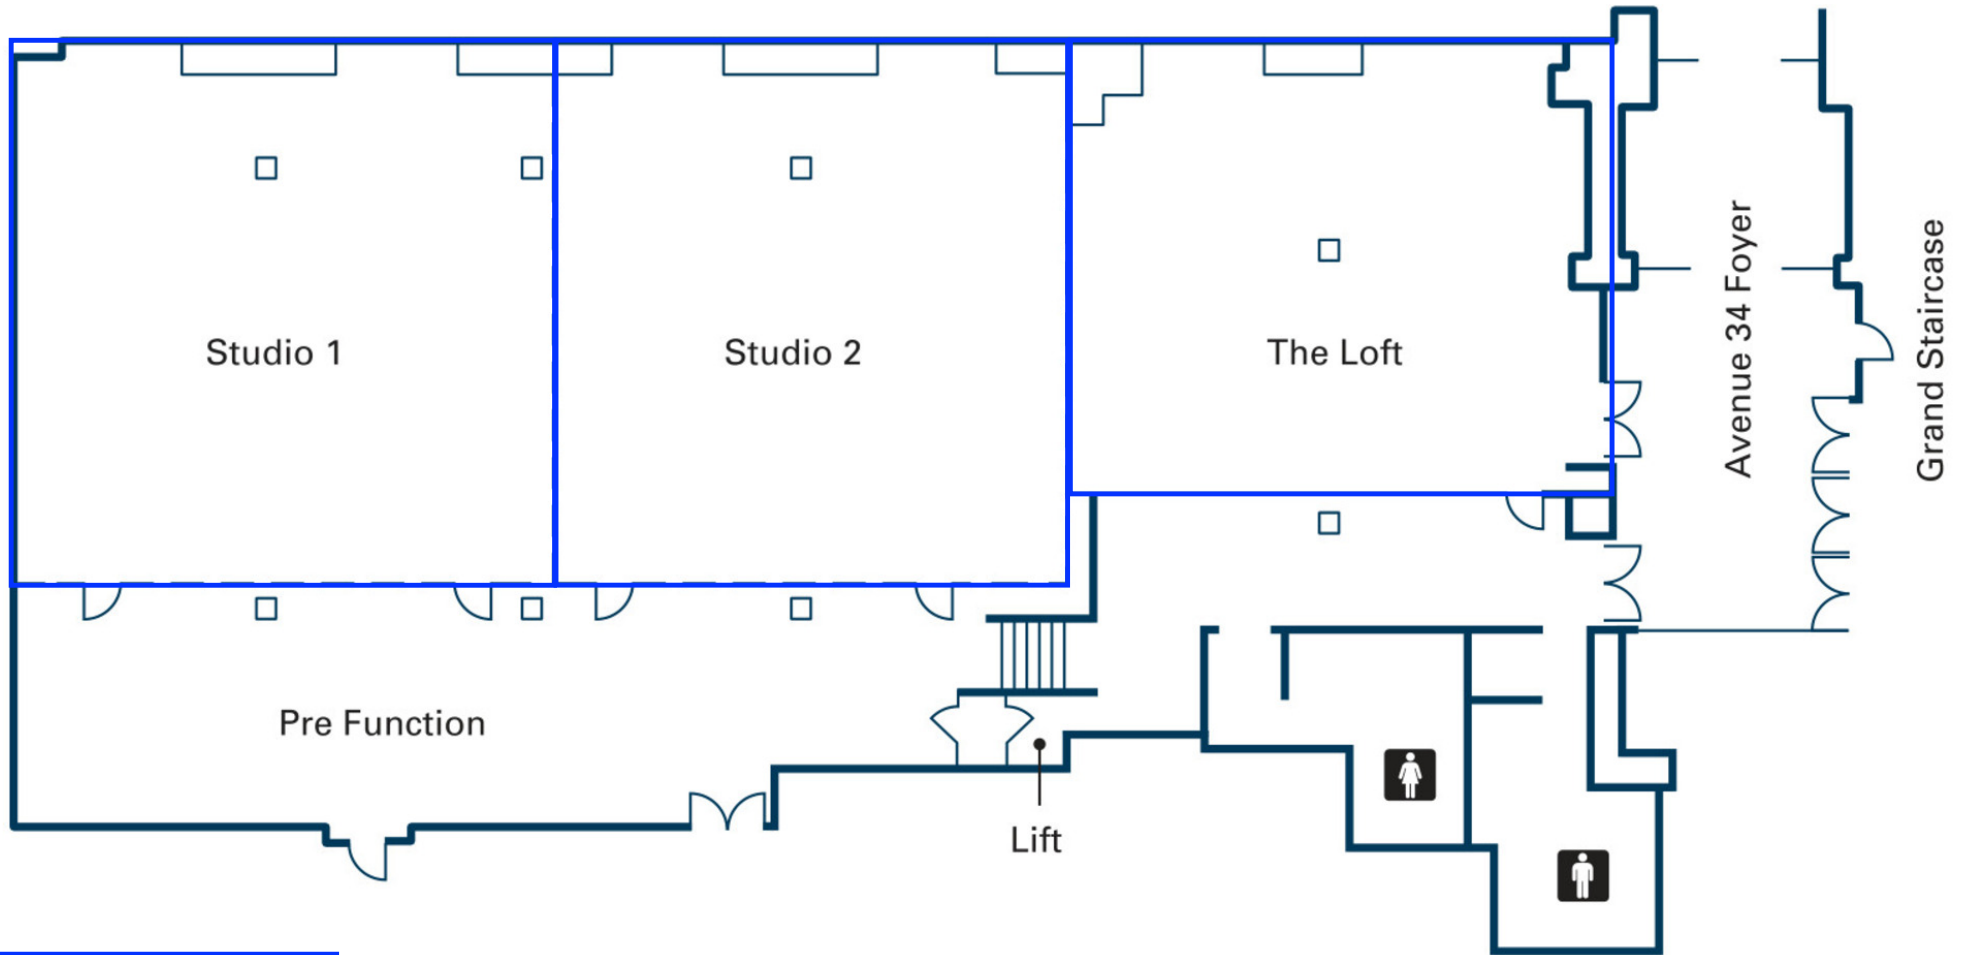

BOSTON PARK PLAZA

EST · 1927

ASOR Session Rooms

ASOR Special Function Rooms

BOSTON PARK PLAZA

EST. 1927

CONFERENCE LEVEL
(FOURTH FLOOR)

ASOR Session Rooms

ASOR Special Function Rooms

ASOR Academic Session Rooms

4TH FLOOR

ASOR Annual Meeting
November 20-23, 2024

The Hilton Boston Park Plaza

MEZZANINE
2ND FLOOR

ASOR Registration and Exhibit Hall
2nd Floor, Mezzanine

Special Function Rooms

- 1. Early Career Scholars Hub = Beacon Hill Room
- 2. Family Room = Newbury Room
- 3. Gender-Neutral Bathroom

LOBBY LEVEL
1ST FLOOR

TO
Lynx
LOWER LOBBY