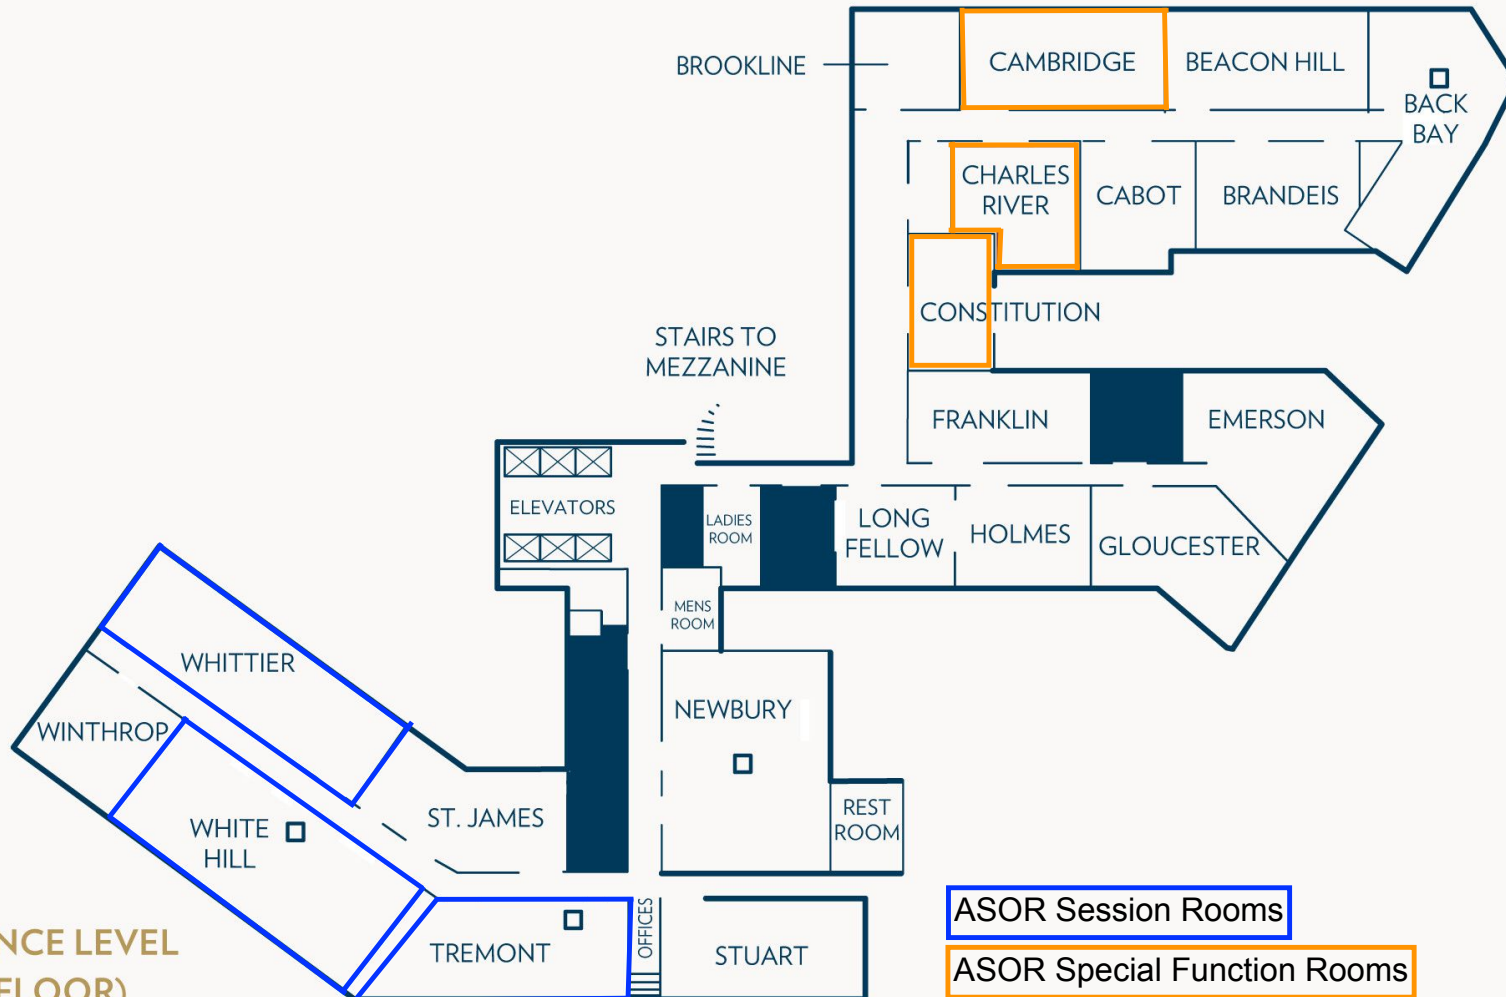

BOSTON PARK PLAZA

EST · 1927

ASOR Session Rooms

ASOR Special Function Rooms

BOSTON PARK PLAZA

EST. 1927

CONFERENCE LEVEL
(FOURTH FLOOR)

ASOR Session Rooms

ASOR Special Function Rooms