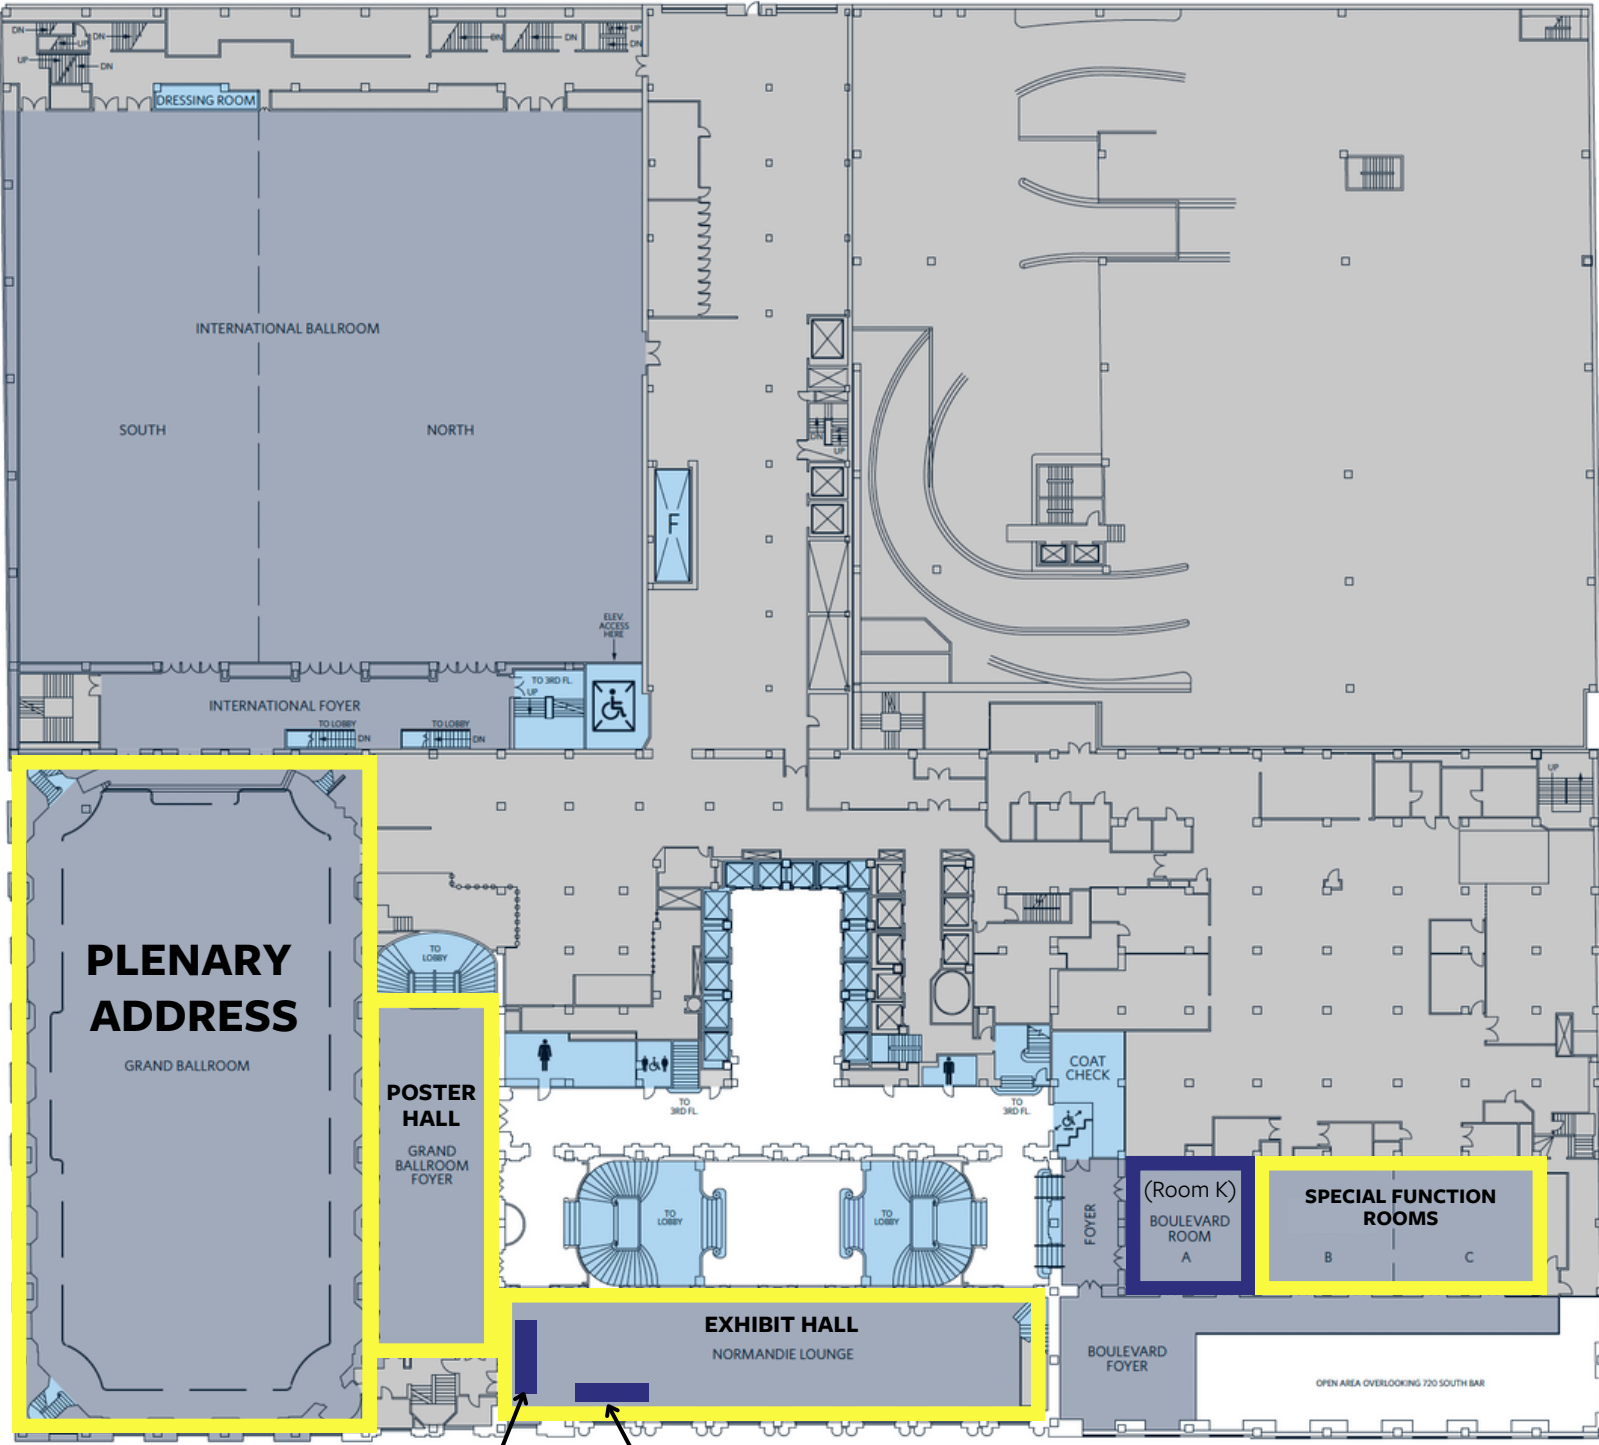

LOBBY LEVEL

KEY

- Meeting/Conference Rooms
- Amenities
- Heart of House
- ASOR Session Rooms
- Special Function Rooms
- ADA Elevator
- ADA Lift
- Restrooms
- Elevator
- Freight Elevator

asor

SECOND FLOOR

REGISTRATION DESK HELP DESK

KEY

- Meeting/Conference Rooms
- Amenities
- Heart of House
- ASOR Session Rooms
- Special Function Rooms
- ADA Elevator
- ADA Lift
- Restrooms
- Elevator
- Freight Elevator

THIRD FLOOR

KEY

- | | |
|--|--|
|  Meeting/Conference Rooms |  ADA Elevator |
|  Amenities |  ADA Lift |
|  Heart of House |  Restrooms |
|  ASOR Session Rooms |  Elevator |
|  Special Function Rooms |  Freight Elevator |

FOURTH FLOOR

KEY

- | | | | |
|---|--------------------------|---|------------------|
|  | Meeting/Conference Rooms |  | ADA Elevator |
|  | Amenities |  | ADA Lift |
|  | Heart of House |  | Restrooms |
|  | ASOR Session Rooms |  | Elevator |
|  | Special Function Rooms |  | Freight Elevator |

EIGHTH FLOOR

KEY

-  Meeting/Conference Rooms
-  Amenities
-  Heart of House
-  ASOR Session Rooms
-  Special Function Rooms

-  ADA Elevator
-  ADA Lift
-  Restrooms
-  Elevator
-  Freight Elevator