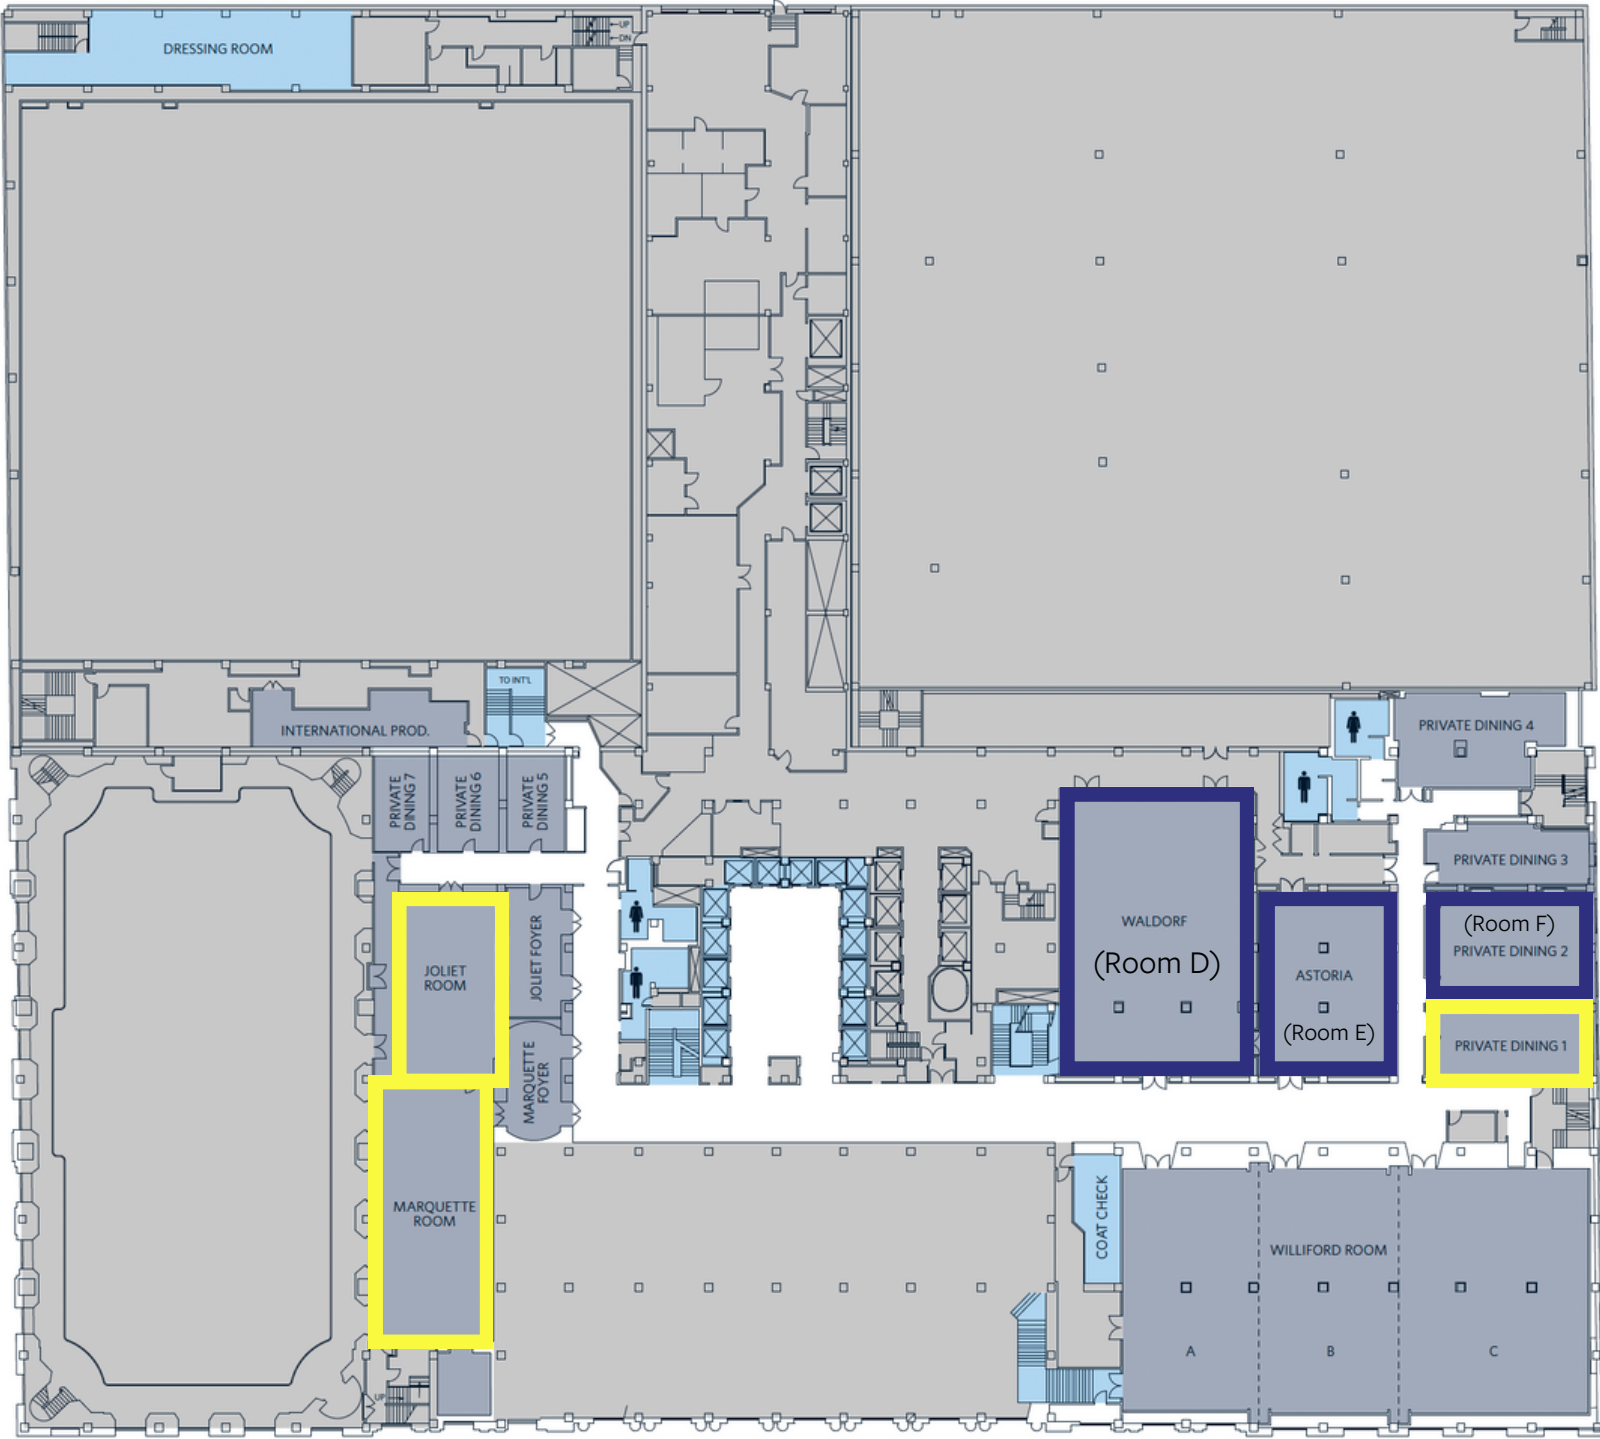

LOBBY LEVEL

KEY

- Meeting/Conference Rooms
- Amenities
- Heart of House
- ASOR Session Rooms
- Special Function Rooms
- ADA Elevator
- ADA Lift
- Restrooms
- Elevator
- Freight Elevator

asor

SECOND FLOOR

REGISTRATION DESK HELP DESK

KEY

- Meeting/Conference Rooms
- Amenities
- Heart of House
- ASOR Session Rooms
- Special Function Rooms
- ADA Elevator
- ADA Lift
- Restrooms
- Elevator
- Freight Elevator

THIRD FLOOR

KEY

- | | |
|--|--|
|  Meeting/Conference Rooms |  ADA Elevator |
|  Amenities |  ADA Lift |
|  Heart of House |  Restrooms |
|  ASOR Session Rooms |  Elevator |
|  Special Function Rooms |  Freight Elevator |

FOURTH FLOOR

KEY

- | | | | |
|---|--------------------------|---|------------------|
|  | Meeting/Conference Rooms |  | ADA Elevator |
|  | Amenities |  | ADA Lift |
|  | Heart of House |  | Restrooms |
|  | ASOR Session Rooms |  | Elevator |
|  | Special Function Rooms |  | Freight Elevator |

EIGHTH FLOOR

KEY

-  Meeting/Conference Rooms
-  Amenities
-  Heart of House
-  ASOR Session Rooms
-  Special Function Rooms

-  ADA Elevator
-  ADA Lift
-  Restrooms
-  Elevator
-  Freight Elevator