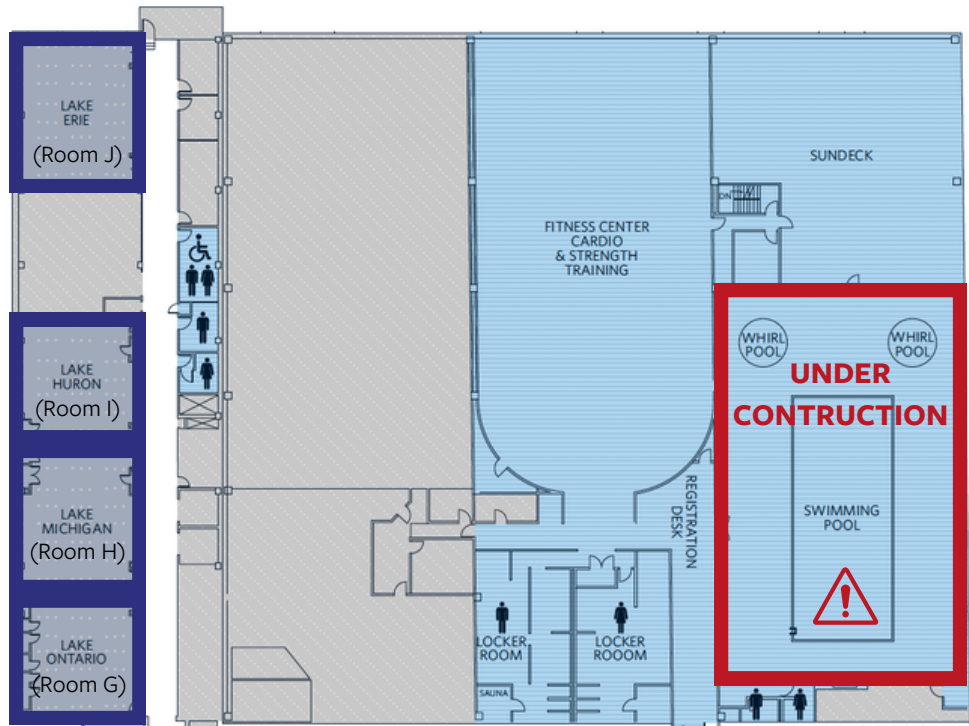

LOBBY LEVEL

KEY

- Meeting/Conference Rooms
- Amenities
- Heart of House
- ASOR Session Rooms
- Special Function Rooms
- ADA Elevator
- ADA Lift
- Restrooms
- Elevator
- Freight Elevator

asor

SECOND FLOOR

REGISTRATION DESK HELP DESK

KEY

- Meeting/Conference Rooms
- Amenities
- Heart of House
- ASOR Session Rooms
- Special Function Rooms
- ADA Elevator
- ADA Lift
- Restrooms
- Elevator
- Freight Elevator

THIRD FLOOR

KEY

- | | |
|--|--|
|  Meeting/Conference Rooms |  ADA Elevator |
|  Amenities |  ADA Lift |
|  Heart of House |  Restrooms |
|  ASOR Session Rooms |  Elevator |
|  Special Function Rooms |  Freight Elevator |

FOURTH FLOOR

KEY

- | | | | |
|---|--------------------------|---|------------------|
|  | Meeting/Conference Rooms |  | ADA Elevator |
|  | Amenities |  | ADA Lift |
|  | Heart of House |  | Restrooms |
|  | ASOR Session Rooms |  | Elevator |
|  | Special Function Rooms |  | Freight Elevator |

EIGHTH FLOOR

KEY

-  Meeting/Conference Rooms
-  Amenities
-  Heart of House
-  ASOR Session Rooms
-  Special Function Rooms

-  ADA Elevator
-  ADA Lift
-  Restrooms
-  Elevator
-  Freight Elevator