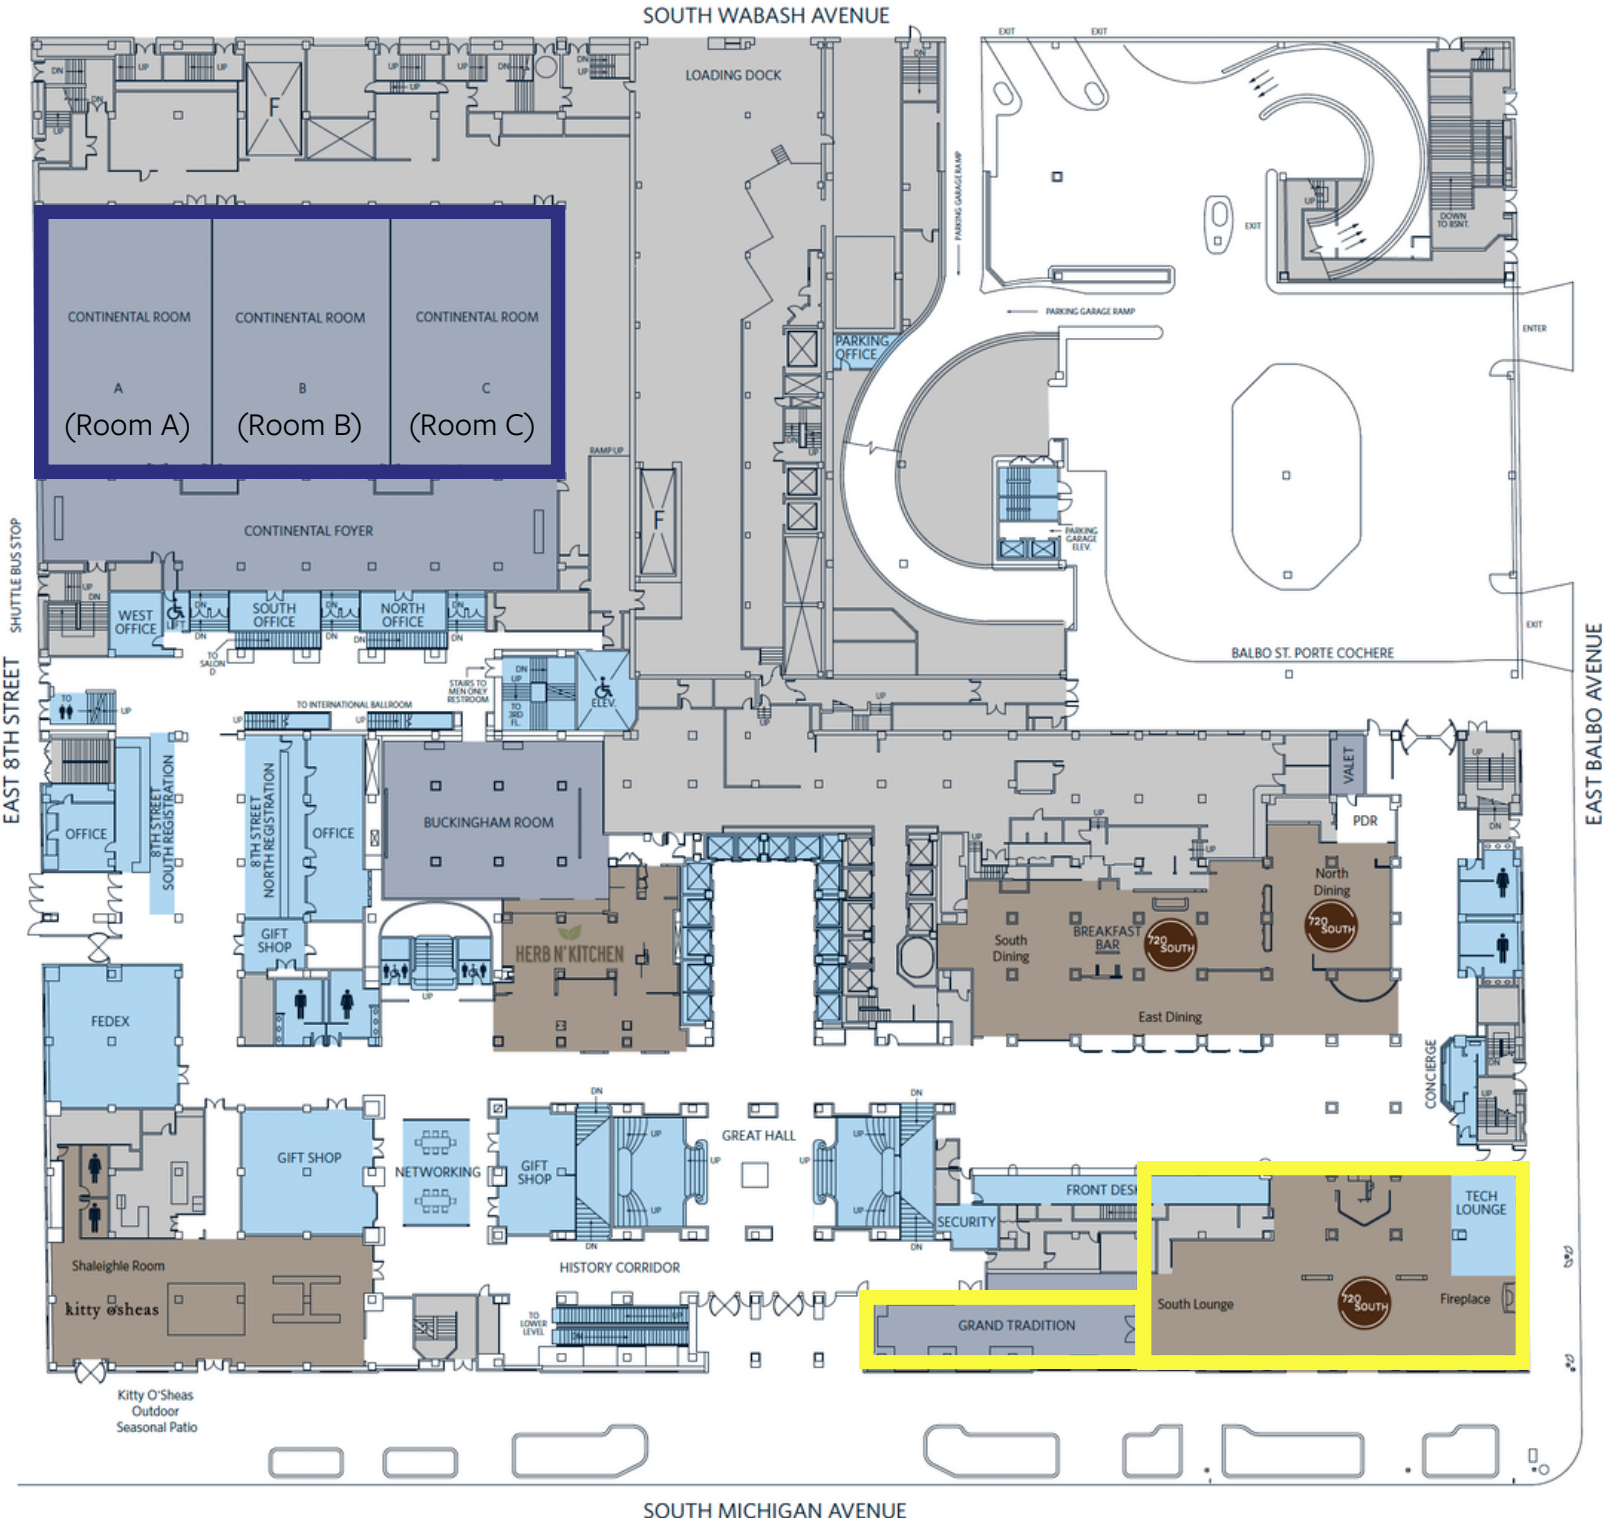

LOBBY LEVEL

KEY

- Meeting/Conference Rooms
- Amenities
- Heart of House
- ASOR Session Rooms
- Special Function Rooms
- ADA Elevator
- ADA Lift
- Restrooms
- Elevator
- Freight Elevator

asor

SECOND FLOOR

REGISTRATION DESK HELP DESK

KEY

- Meeting/Conference Rooms
- Amenities
- Heart of House
- ASOR Session Rooms
- Special Function Rooms
- ADA Elevator
- ADA Lift
- Restrooms
- Elevator
- Freight Elevator

THIRD FLOOR

KEY

- | | |
|--|--|
|  Meeting/Conference Rooms |  ADA Elevator |
|  Amenities |  ADA Lift |
|  Heart of House |  Restrooms |
|  ASOR Session Rooms |  Elevator |
|  Special Function Rooms |  Freight Elevator |

FOURTH FLOOR

KEY

- | | | | |
|---|--------------------------|---|------------------|
|  | Meeting/Conference Rooms |  | ADA Elevator |
|  | Amenities |  | ADA Lift |
|  | Heart of House |  | Restrooms |
|  | ASOR Session Rooms |  | Elevator |
|  | Special Function Rooms |  | Freight Elevator |

EIGHTH FLOOR

KEY

-  Meeting/Conference Rooms
-  Amenities
-  Heart of House
-  ASOR Session Rooms
-  Special Function Rooms

-  ADA Elevator
-  ADA Lift
-  Restrooms
-  Elevator
-  Freight Elevator